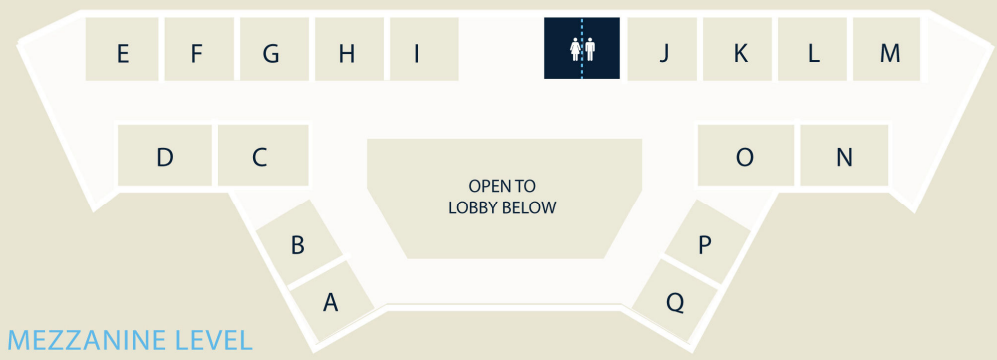

Hilton

ORLANDO LAKE BUENA VISTA

Located in the WALT DISNEY WORLD® Resort

CONVENTION MAP

MAIN ENTRANCE

AMENITIES

- Concierge
 - Disney Store
 - Fitness Center (24-Hour)
 - Full Service Business Center
 - Swimming Pool
 - Technology Lounge (24-Hour)
 - Women and Men's Apparel
-
- Elevator
 - Stairs

MEZZANINE ROOMS

A	Azalea	M	Magnolia
B	Begonia	N	Narcissus
C	Camellia	O	Orange Blossom
D	Dogwood	P	Poinsettia
E	Edelweiss	Q	Quince
F	Fuchsia		
G	Gardenia		
H	Hibiscus		
I	Iris		
J	Jasmine		
K	Kahili		
L	Lily		

MEZZANINE LEVEL